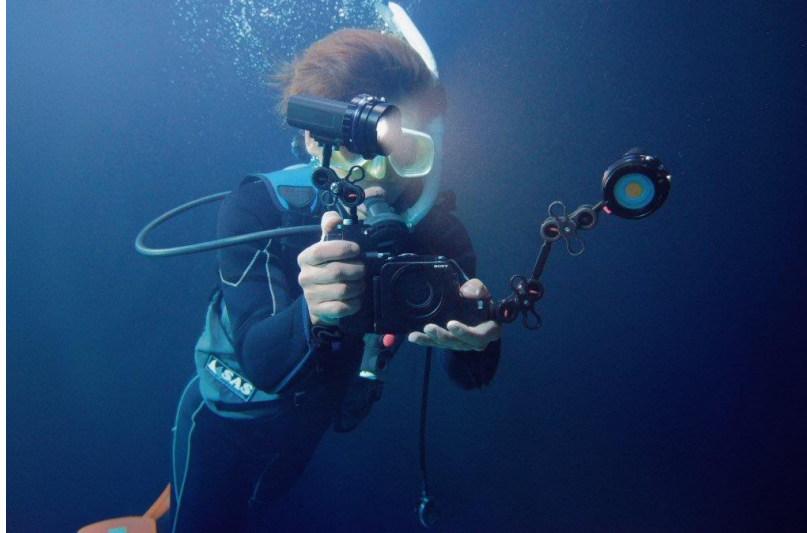

RX0 is waterproof^{1,2} at depths of up to 10 metres and when used with the new **MPK-HSR1** Housing, can be used down to a staggering 100 metres depth¹⁵. It is shockproof^{3,1} when dropped from up to 2 metres and crushproof^{4,1} to 200kgf / 2000N, making it durable enough to withstand shooting in difficult situations where traditional cameras simply cannot go. Users can now produce content that simply has previously not been possible and the rain, sand and space-limited or dusty environments are no longer a barrier.